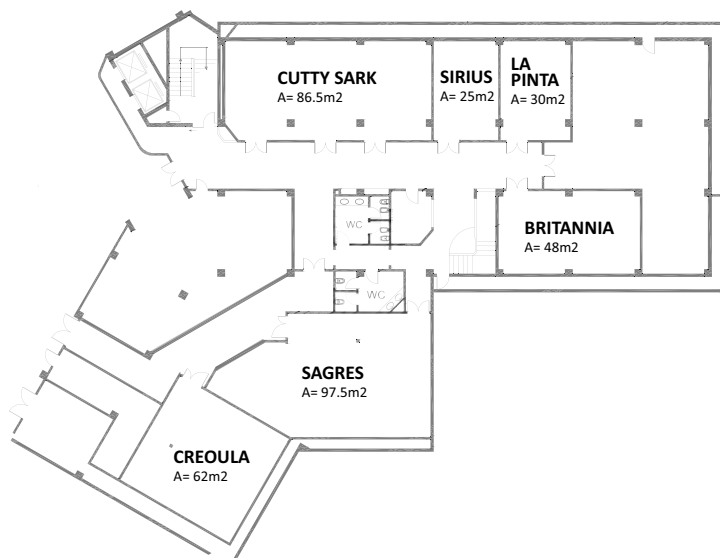

138.4

2.95

80

70

60

100

---

## MEETINGS & EVENTS - DOM PEDRO MARINA

	AREA m <sup>2</sup>	CEILING HEIGHT	THEATRE	CLASSROOM	"U" SHAPE	COCKTAIL	BUFFET tables 12 pax
CREOULA	61	2.75	70	45	30	60	---
SAGRES	97.5	2.33	112	65	40	100	---
CUTTY-SARK	86.5	2.40	100	60	40	100	---
BRITANNIA	48	2.44	70	40	30	60	---
LA PINTA	30	2.48	35	20	15	---	---
SIRIUS	25	2.48	30	15	15	---	---
CREOULA + SAGRES	158.5	2.50	150	80	60	150	---